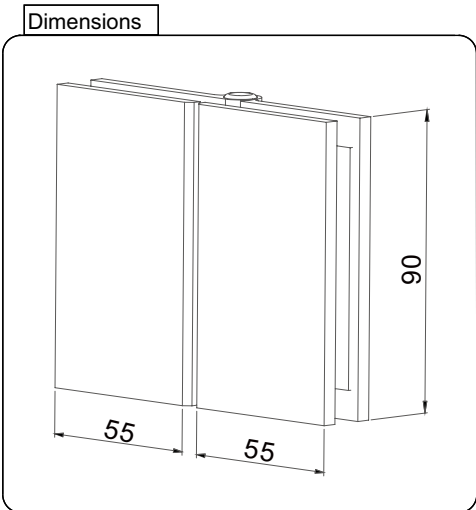

MATERIAL:

Solid Brass

CATALOGUE AND DESCRIPTION:

- > Pool Gate Hardware
- > Hinge
- > Glass to Glass Bi Fold Hinge

NOTES:

This drawing and or specification is the property of Silver Stone Hardware Pty Ltd - and must be returned to them on request. Unauthorised use may result in Legal Action. Its contents must not be made public, nor copied, nor used directly or indirectly in any way.