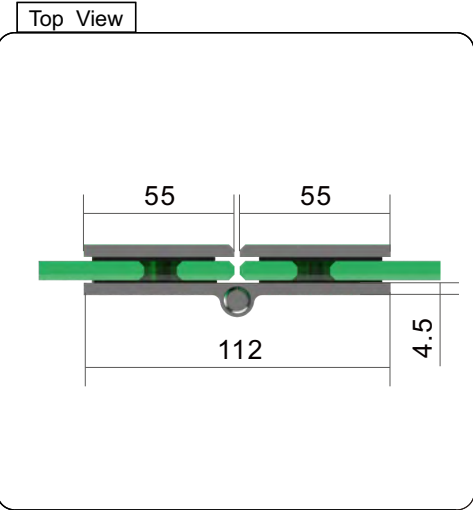

Drawing ID
SH-BFX

Product Info.	
Finish	Code
Polish Chrome	SH-BFPC
Polish Gold	SH-BFPG
Matte Black	SH-BFMB
Matte White	SH-BFMW
Brush Nickel	SH-BFBN
Brush Brass	SH-BFBB
Satin Chrome	SH-BFSC
Rose Gold	SH-BFGRG
Brush Rose Gold	SH-BFBRG
Gun Metal	SH-BFGM
Brush Gun Metal	SH-BFBGM

MATERIAL:

Solid Brass

CATALOGUE AND DESCRIPTION:

- > Pool Gate Hardware
- > Hinge
- > Glass to Glass Bi Fold Hinge

NOTES:

This drawing and or specification is the property of Silver Stone Hardware Pty Ltd - and must be returned to them on request. Unauthorised use may result in Legal Action. Its contents must not be made public, nor copied, nor used directly or indirectly in any way.