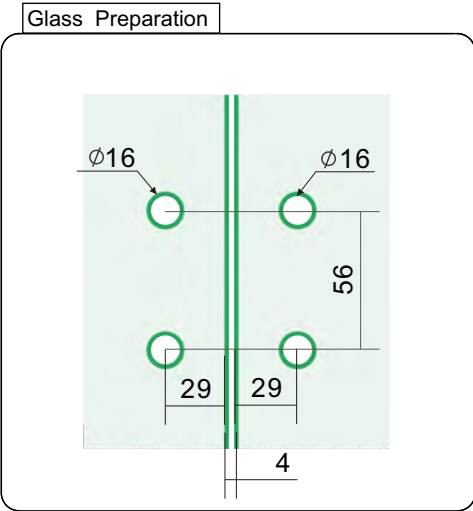

Drawing ID
SH-BFX

Product Info.	
Finish	Code
Polish Chrome	SH-BFPC
Polish Gold	SH-BFPG
Matte Black	SH-BFMB
Matte White	SH-BFMW
Brush Nickel	SH-BFBN
Brush Brass	SH-BFBB
Satin Chrome	SH-BFSC
Rose Gold	SH-BFGRG
Brush Rose Gold	SH-BFBRG
Gun Metal	SH-BFGM
Brush Gun Metal	SH-BFBGM

MATERIAL:

Solid Brass

CATALOGUE AND DESCRIPTION:

- > Pool Gate Hardware
- > Hinge
- > Glass to Glass Bi Fold Hinge

NOTES:

This drawing and or specification is the property of Silver Stone Hardware Pty Ltd - and must be returned to them on request. Unauthorised use may result in Legal Action. Its contents must not be made public, nor copied, nor used directly or indirectly in any way.